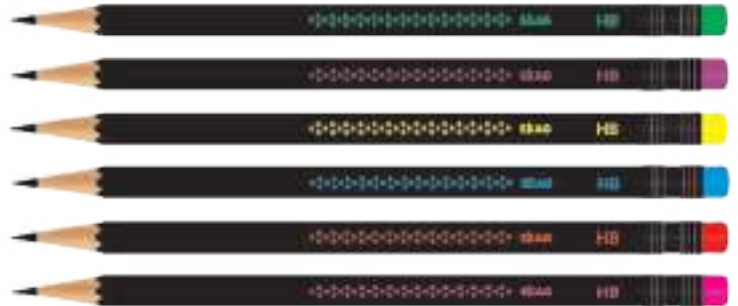

GRATIS
Sharpener & eraser in the box of 12 pieces

Colour	Pkg	Pcs	Code

● Black	DISPLAY	144*	302395

* 12 boxes with 12 pieces

SKAG WRITING INSTRUMENTS

HB Pencils Round Neon Colours