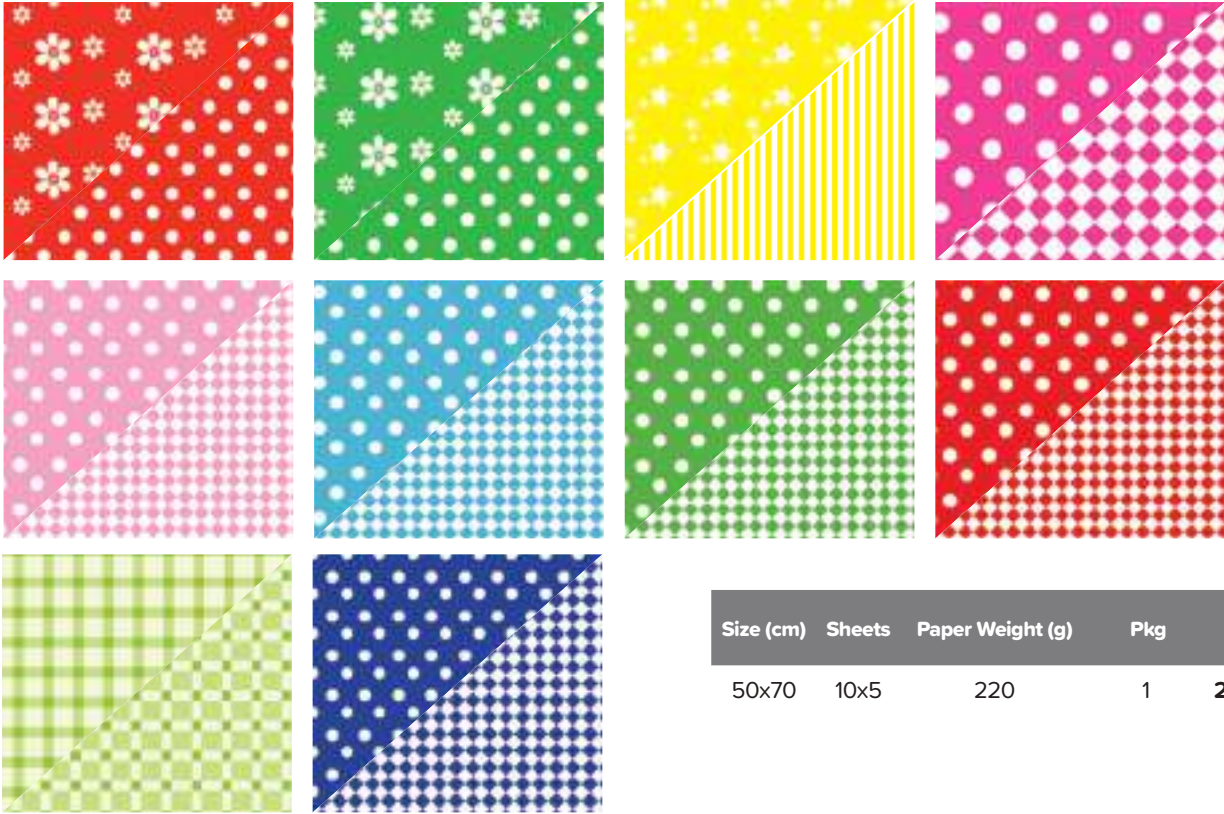

# SHEETS WITH DESIGNS

50x70 / Single Colour

2 sided printing with different designs on each side

Size (cm)	Sheets	Paper Weight (g)	Pkg	Code
50x70	10x5	220	1	292399