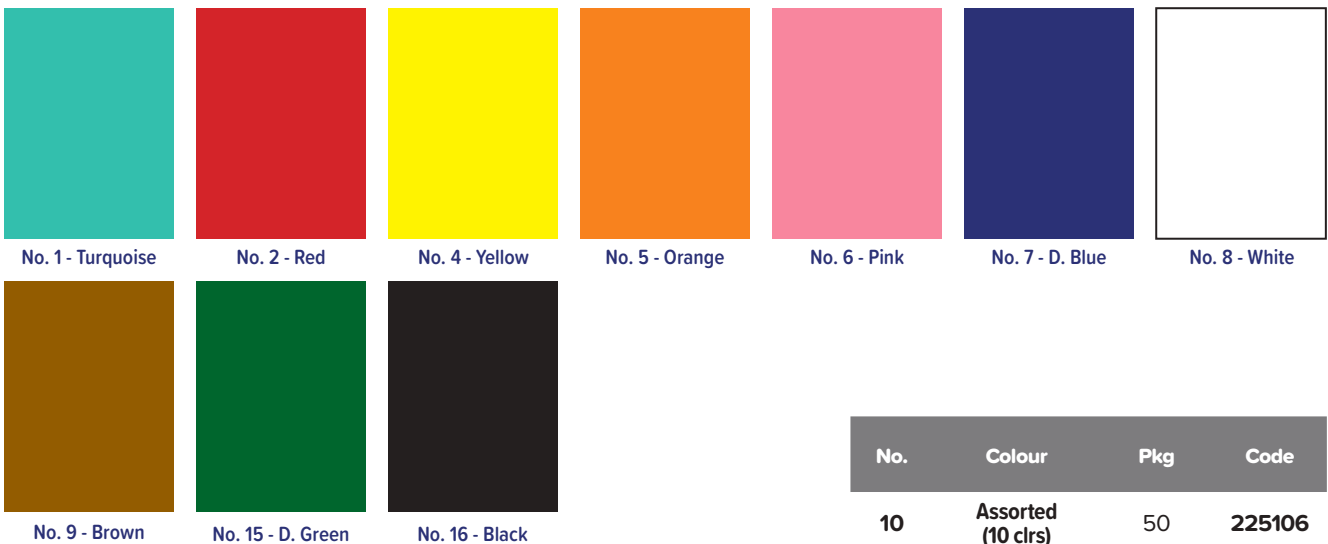

TINTED SHEETS

50x70 / Assorted Colours

No.	Colour	Pkg	Code
10	Assorted (10 clrs)	50	225106