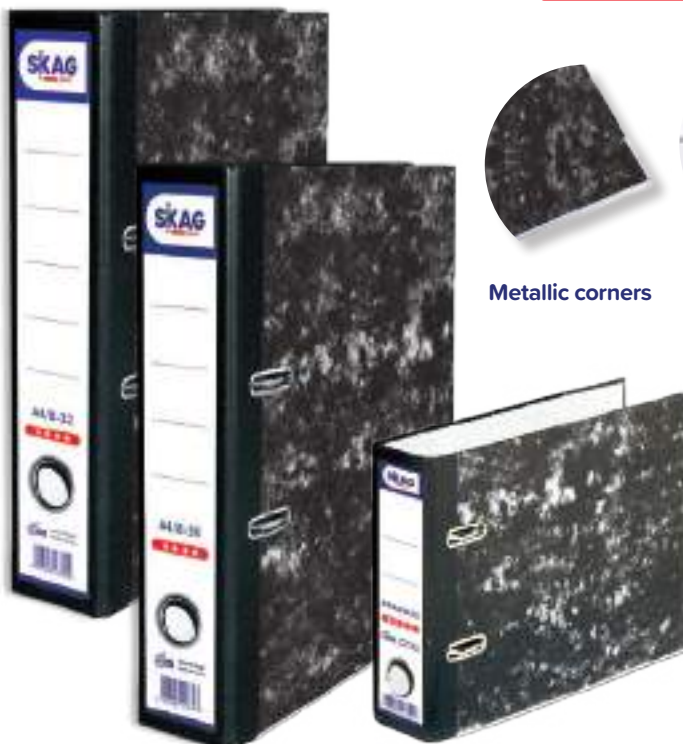

LEVER ARCH FILES

Carton - "Marble"

Μέγεθος	Type	Mechanism	Pkg	Code
A4	8-32	75mm	10	163002
A4	4-32	55mm	10	162005
F/S	8-34	75mm	10	165006
F/S	4-34	55mm	10	164009
A5/A4	8-22	75mm	10	276580
A5/A4	4-22	55mm	10	276597
A4	8-30	75mm	10	218368