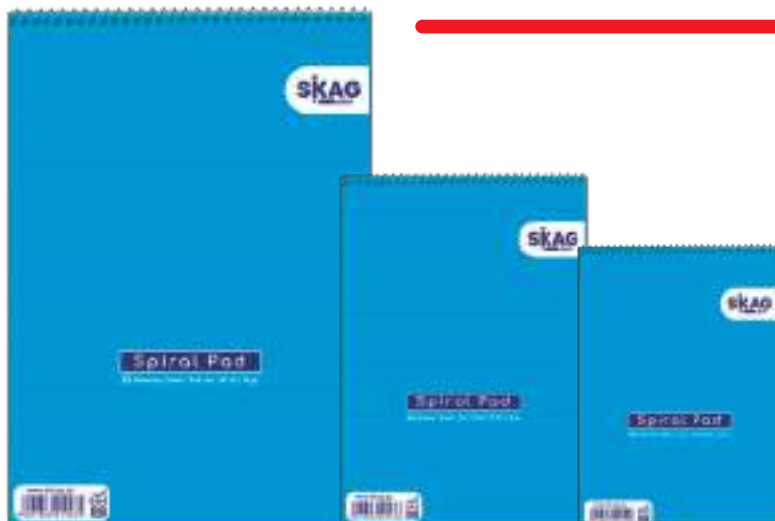

WRITING PADS

Head Bound Spiral

RULED | 80 SH.
60 gr PAPER

Size (cm)	Pkg	Code
A4	10	219235
17X25	10	224536
A5	10	224529