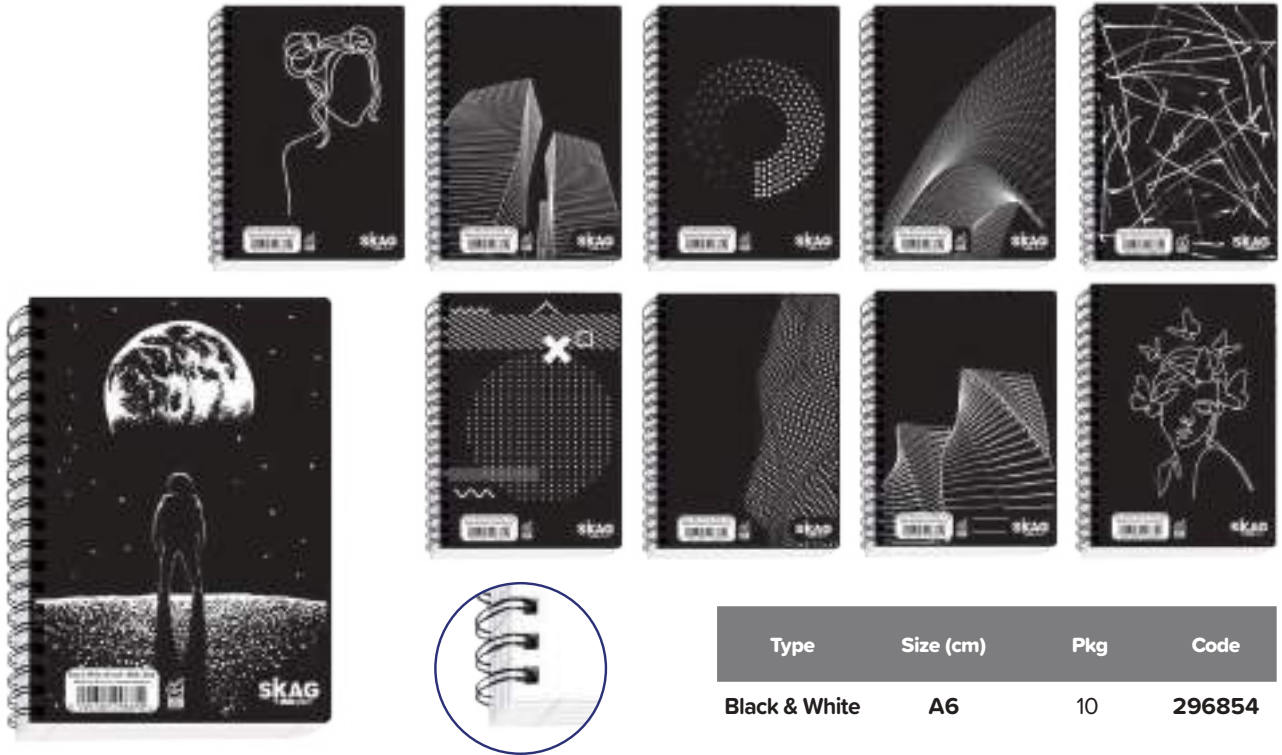

NOTEPADS

A6 "Black & White" - Spiral Side Bound

new

RULED | 60 SHEETS | 10 DESIGNS | 80 gr PAPER | DOUBLE WIRE

Type	Size (cm)	Pkg	Code
Black & White	A6	10	296854

NOTEPADS

A6 - Spiral Side Bound

new

RULED | 60 SHEETS | 30 DESIGNS | 80 gr PAPER | DOUBLE WIRE